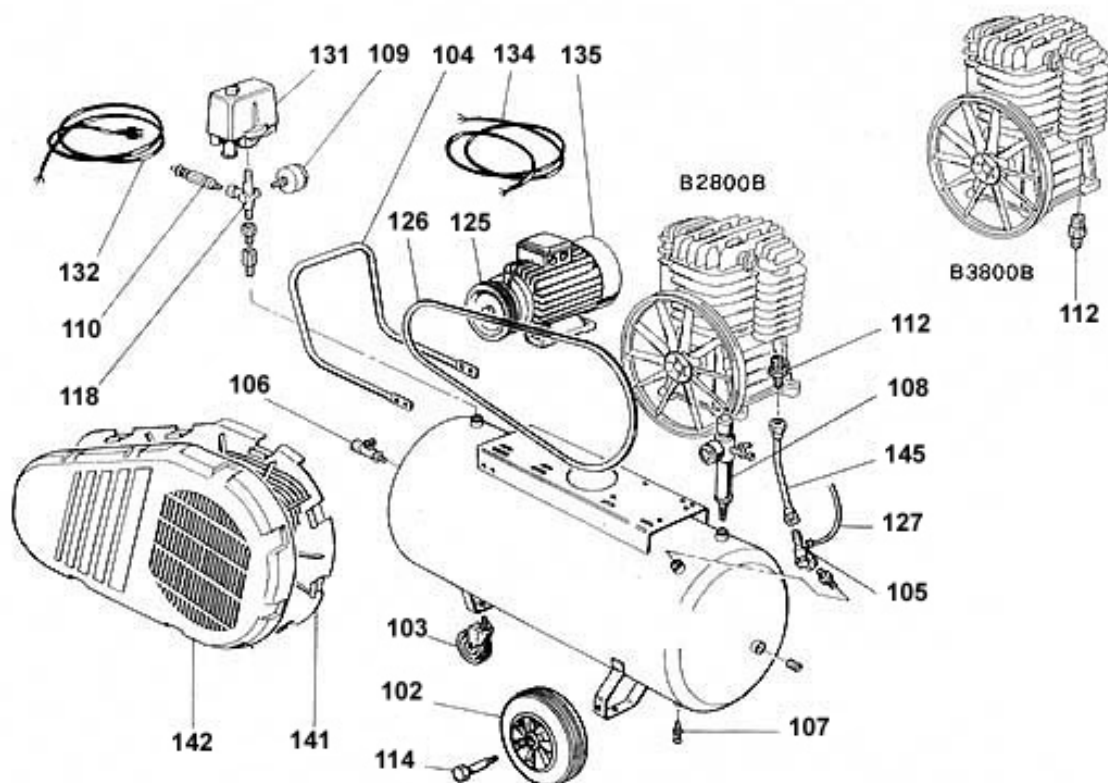

Information

Item 4116024281 Description ABAC PRO A39B 150 CT3 V400

Part

Nr.	Item	Description	End	Q.ty
099	4116090298	Pump		1.00 PC
099	4116090298	Pump	30/12/40	1.00 PC
102	6214347900	Wheel kit		2.00 PC
103	2236105333	Pivot wheel - Foot		2.00 PC
104	2236107286	Handle		1.00 PC
105	2236110537	Non return valve		1.00 PC
106	6210717800	Tap	01/06/12	1.00 PC
106	6231944200	Tap		1.00 PC
107	2236111480	Drain tap		1.00 PC

Information

Item 4116024281 Description ABAC PRO A39B 150 CT3 V400

PAT38 / A39 / NS19

PAT38

Part

Nr.	Item	Description	End	Q.ty
310	2901325044	Cylinder head kit		1.00 PC
310	2901325044	Cylinder head kit	30/12/40	1.00 PC
330	2901325046	Upgrade kit		1.00 PC
330	2901325046	Upgrade kit	30/12/40	1.00 PC
335	2901325045	Joints kit		1.00 PC
335	2901325045	Joints kit	30/12/40	1.00 PC
340	2901325047	Aftercooler kit		1.00 PC
340	2901325047	Aftercooler kit	30/12/40	1.00 PC
350	2901325050	Flywheel kit		1.00 PC

Part

Nr.	Item	Description	End	Q.ty
350	2901325050	Flywheel kit	30/12/40	1.00 PC
360	2901325049	Oil level kit		1.00 PC
360	2901325049	Oil level kit	30/12/40	1.00 PC
PK1	8973037657	Performance kit		1.00 PC
PK1	8973037657	Performance kit	30/12/40	1.00 PC
PK2	8973037658	Performance kit + oil		1.00 PC
PK2	8973037658	Performance kit + oil	30/12/40	1.00 PC