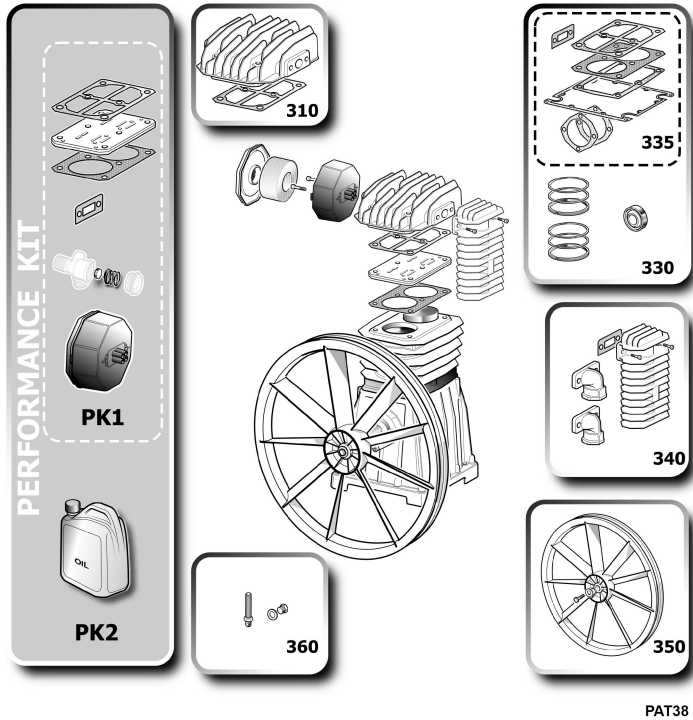

Information

Item 4116024281 Description ABAC PRO A39B 150 CT3 V400

Part

Nr.	Item	Description	End	Q.ty
099	4116090298	Pump		1.00 PC
099	4116090298	Pump	30/12/40	1.00 PC
102	6214347900	Wheel kit		2.00 PC
103	2236105333	Pivot wheel - Foot		2.00 PC
104	2236107286	Handle		1.00 PC
105	2236110537	Non return valve		1.00 PC
106	6210717800	Tap	01/06/12	1.00 PC
106	6231944200	Tap		1.00 PC
107	2236111480	Drain tap		1.00 PC

Information

Item 4116024281 Description ABAC PRO A39B 150 CT3 V400

PAT38 / A39 / NS19

PAT38

Part

Nr.	Item	Description	End	Q.ty
310	2901325044	Cylinder head kit		1.00 PC
310	2901325044	Cylinder head kit	30/12/40	1.00 PC
330	2901325046	Upgrade kit		1.00 PC
330	2901325046	Upgrade kit	30/12/40	1.00 PC
335	2901325045	Joints kit		1.00 PC
335	2901325045	Joints kit	30/12/40	1.00 PC
340	2901325047	Aftercooler kit		1.00 PC
340	2901325047	Aftercooler kit	30/12/40	1.00 PC
350	2901325050	Flywheel kit		1.00 PC

Part

Nr.	Item	Description	End	Q.ty
350	2901325050	Flywheel kit	30/12/40	1.00 PC
360	2901325049	Oil level kit		1.00 PC
360	2901325049	Oil level kit	30/12/40	1.00 PC
PK1	8973037657	Performance kit		1.00 PC
PK1	8973037657	Performance kit	30/12/40	1.00 PC
PK2	8973037658	Performance kit + oil		1.00 PC
PK2	8973037658	Performance kit + oil	30/12/40	1.00 PC